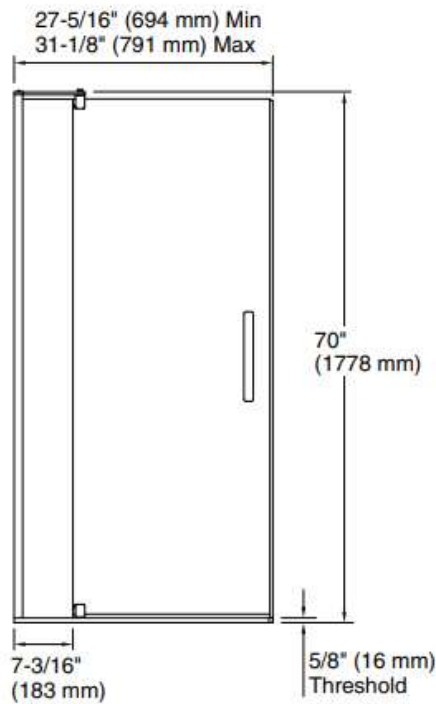

Dimensions – Kohler Levity Bypass

60" Bath Door
 (Root SKUS: 706000 (HDL) & 706004 (TB))
 1/4" Thick Glass

60" Shower Door
 (Root SKUS: 706009 (HDL) & 706015 (TB))
 1/4" Thick Glass

48" Shower Door
 (Root SKUS: 706008 (HDL) & 706014 (TB))
 1/4" Thick Glass

Kohler Revel Pivot

- 5/16" – 8mm heavy glass
- Pivot configuration with moving and fixed panel
- Overlapping glass offers +3.5" of in-field adjustability
- CleanCoat + Glass Treatment
- Sizes:
 - 27-5/16" to 48" Range
- Finishes & Glass Styles

Silver

Nickel

Dark
Bronze

Crystal Clear

Frosted

Dimensions – Kohler Revel Pivot

27-5/16" – 31-1/8" Shower Door
(Root SKU: 707501)

31-1/8" – 36" Shower Door
(Root SKU: 707511)

43-1/8" – 48" Shower Door
(Root SKU: 707551)

Kohler Composed Slider

- Heavy 3/8" – 10mm glass for strength and stability
- Slider configuration, 1 fixed panel, 1 in-line moving panel
- Fits alcove spaces ranging from 44-5/8" to 47-7/8" at 78" tall
- Door can be installed to open left or right
- SealNetik magnetic seal ensures door stays firmly close
- CleanCoat + Glass Treatment
- Sizes:
 - 60" Bath
 - 48" or 60" Shower
- Finishes & Glass Styles