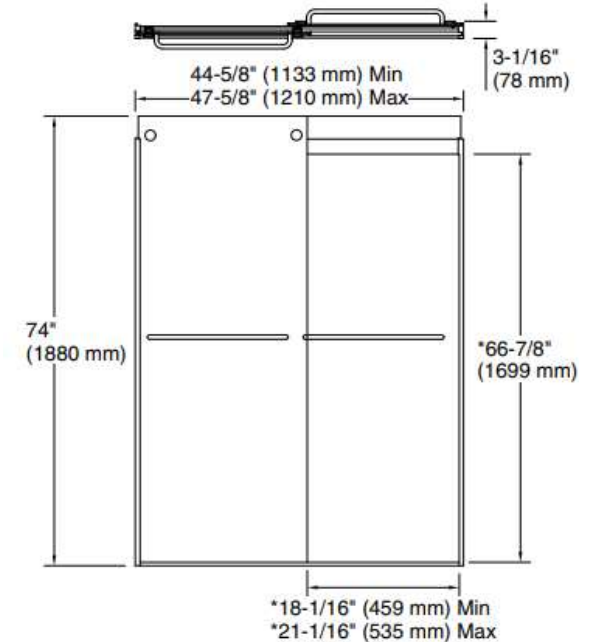

Finishes & Glass Styles

Dimensions – Sterling Finesse Bypass

60" Bath Door
(Root SKU: 5425-59)

60" Shower Door
(Root SKU: 5475-59)

48" Shower Door
(Root SKU: 5475-48)

Kohler Levity Bypass

- Heavy 1/4" – 4mm glass
- Bypass configuration – 2 in-line moving panels
- On-trend Barn Door Design
- Out-of-plumb adjustability in rollers
- Towel Bar or Blade Handle Options
- CleanCoat + Glass Treatment
- Sizes:
 - 60" Bath
 - 48" Shower
 - 60" Shower
- Finishes & Glass Styles

Dimensions – Kohler Levity Bypass

60" Bath Door
 (Root SKUS: 706000 (HDL) & 706004 (TB))
 1/4" Thick Glass

60" Shower Door
 (Root SKUS: 706009 (HDL) & 706015 (TB))
 1/4" Thick Glass

48" Shower Door
 (Root SKUS: 706008 (HDL) & 706014 (TB))
 1/4" Thick Glass

Kohler Revel Pivot

- 5/16" – 8mm heavy glass
- Pivot configuration with moving and fixed panel
- Overlapping glass offers +3.5" of in-field adjustability
- CleanCoat + Glass Treatment
- Sizes:
 - 27-5/16" to 48" Range
- Finishes & Glass Styles

Silver

Nickel

Dark
Bronze

Crystal Clear

Frosted

Dimensions – Kohler Revel Pivot

27-5/16" – 31-1/8" Shower Door
(Root SKU: 707501)

31-1/8" – 36" Shower Door
(Root SKU: 707511)