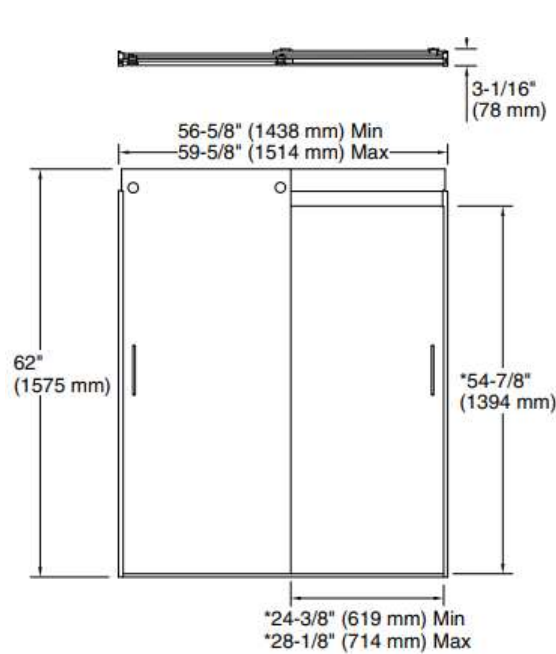

Sterling Finesse Bypass

- ¼" – 6mm glass
- Bypass configuration – 2 in-line moving panels
- Frameless glass design
- Inside/Outside Towel Bars
- CleanCoat+ Glass Treatment
- Sizes:
 - 60" Bath
 - 48" Shower
 - 60" Shower

Finishes & Glass Styles

Dimensions – Sterling Finesse Bypass

60" Bath Door
(Root SKU: 5425-59)

60" Shower Door
(Root SKU: 5475-59)

48" Shower Door
(Root SKU: 5475-48)

Kohler Levity Bypass

- Heavy 1/4" – 4mm glass
- Bypass configuration – 2 in-line moving panels
- On-trend Barn Door Design
- Out-of-plumb adjustability in rollers
- Towel Bar or Blade Handle Options
- CleanCoat + Glass Treatment
- Sizes:
 - 60" Bath
 - 48" Shower
 - 60" Shower
- Finishes & Glass Styles

Dimensions – Kohler Levity Bypass

60" Bath Door
 (Root SKUS: 706000 (HDL) & 706004 (TB))
 1/4" Thick Glass

60" Shower Door
 (Root SKUS: 706009 (HDL) & 706015 (TB))
 1/4" Thick Glass

48" Shower Door
 (Root SKUS: 706008 (HDL) & 706014 (TB))
 1/4" Thick Glass

Silver

Nickel

Dark
Bronze

Crystal Clear

Frosted

Dimensions – Kohler Revel Pivot

27-5/16" – 31-1/8" Shower Door
(Root SKU: 707501)

31-1/8" – 36" Shower Door
(Root SKU: 707511)