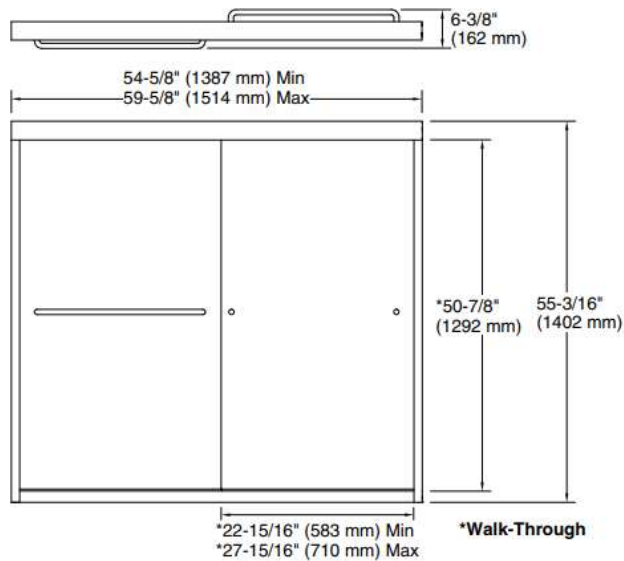

Sterling Finesse Bypass

- ¼" – 6mm glass
- Bypass configuration – 2 in-line moving panels
- Frameless glass design
- Inside/Outside Towel Bars
- CleanCoat+ Glass Treatment
- Sizes:
 - 60" Bath
 - 48" Shower
 - 60" Shower

Finishes & Glass Styles

Dimensions – Sterling Finesse Bypass

60" Bath Door
(Root SKU: 5425-59)

60" Shower Door
(Root SKU: 5475-59)

48" Shower Door
(Root SKU: 5475-48)

Kohler Levity Bypass

- Heavy 1/4" – 4mm glass
- Bypass configuration – 2 in-line moving panels
- On-trend Barn Door Design
- Out-of-plumb adjustability in rollers
- Towel Bar or Blade Handle Options
- CleanCoat + Glass Treatment
- Sizes:
 - 60" Bath
 - 48" Shower
 - 60" Shower
- Finishes & Glass Styles

Silver

Nickel

Dark
Bronze

Crystal Clear

Frosted

Dimensions – Kohler Revel Pivot

27-5/16" – 31-1/8" Shower Door
(Root SKU: 707501)

31-1/8" – 36" Shower Door
(Root SKU: 707511)

43-1/8" – 48" Shower Door
(Root SKU: 707551)

Kohler Composed Slider

- Heavy 3/8" – 10mm glass for strength and stability
- Slider configuration, 1 fixed panel, 1 in-line moving panel
- Fits alcove spaces ranging from 44-5/8" to 47-7/8" at 78" tall
- Door can be installed to open left or right
- SealNetik magnetic seal ensures door stays firmly close
- CleanCoat + Glass Treatment
- Sizes:
 - 60" Bath
 - 48" or 60" Shower
- Finishes & Glass Styles