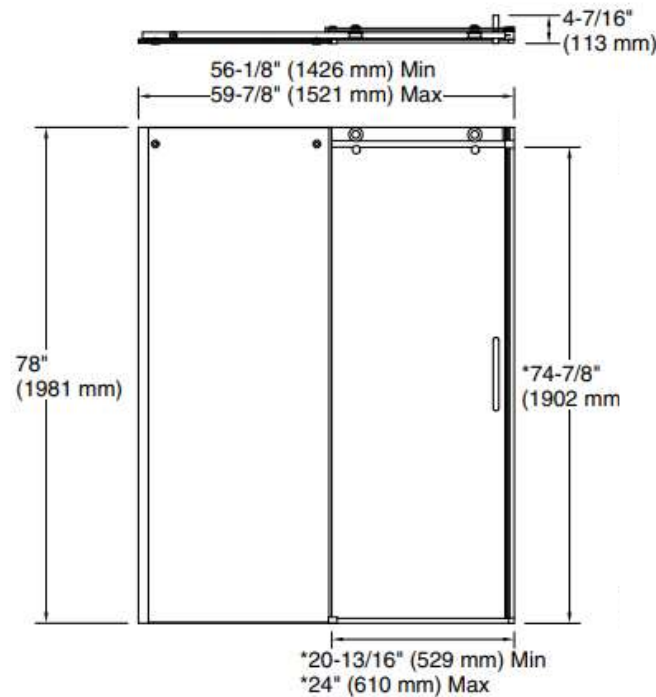

Silver

Nickel

Dark
Bronze

Crystal Clear

Frosted

Dimensions – Kohler Revel Pivot

27-5/16" – 31-1/8" Shower Door
(Root SKU: 707501)

31-1/8" – 36" Shower Door
(Root SKU: 707511)

43-1/8" – 48" Shower Door
(Root SKU: 707551)

Kohler Composed Slider

- Heavy 3/8" – 10mm glass for strength and stability
- Slider configuration, 1 fixed panel, 1 in-line moving panel
- Fits alcove spaces ranging from 44-5/8" to 47-7/8" at 78" tall
- Door can be installed to open left or right
- SealNetik magnetic seal ensures door stays firmly close
- CleanCoat + Glass Treatment
- Sizes:
 - 60" Bath
 - 48" or 60" Shower
- Finishes & Glass Styles

Polished Silver Brushed Nickel Matte Black

Crystal Clear Frosted Band

Dimensions – Kohler Composed Slider

60" Shower Door
(Root SKU: 701693)

60" Shower Door
(Root SKU: 706081)

48" Shower Door
(Root SKU: 706080)