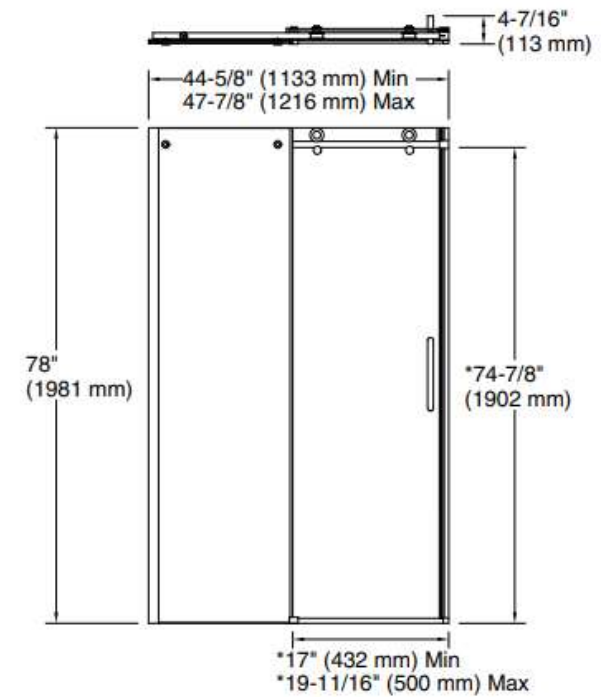

Silver

Nickel

Dark
Bronze

Crystal Clear

Frosted

Dimensions – Kohler Revel Pivot

27-5/16" – 31-1/8" Shower Door
(Root SKU: 707501)

31-1/8" – 36" Shower Door
(Root SKU: 707511)

43-1/8" – 48" Shower Door
(Root SKU: 707551)

Kohler Composed Slider

- Heavy 3/8" – 10mm glass for strength and stability
- Slider configuration, 1 fixed panel, 1 in-line moving panel
- Fits alcove spaces ranging from 44-5/8" to 47-7/8" at 78" tall
- Door can be installed to open left or right
- SealNetik magnetic seal ensures door stays firmly close
- CleanCoat + Glass Treatment
- Sizes:
 - 60" Bath
 - 48" or 60" Shower
- Finishes & Glass Styles

Polished Silver Brushed Nickel Matte Black

Crystal Clear Frosted Band

Dimensions – Kohler Composed Slider

60" Shower Door
(Root SKU: 701693)

60" Shower Door
(Root SKU: 706081)

48" Shower Door
(Root SKU: 706080)