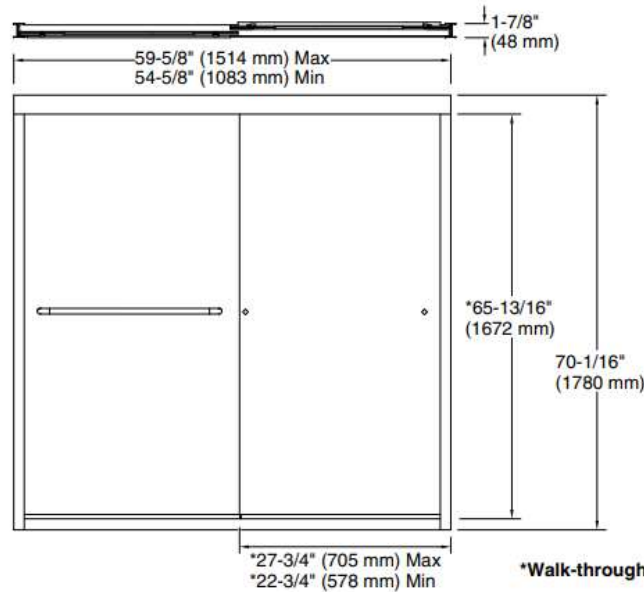

Sterling Finesse Bypass

- ¼" – 6mm glass
- Bypass configuration – 2 in-line moving panels
- Frameless glass design
- Inside/Outside Towel Bars
- CleanCoat+ Glass Treatment
- Sizes:
 - 60" Bath
 - 48" Shower
 - 60" Shower

Finishes & Glass Styles

Dimensions – Sterling Finesse Bypass

60" Bath Door
(Root SKU: 5425-59)

60" Shower Door
(Root SKU: 5475-59)

48" Shower Door
(Root SKU: 5475-48)

Kohler Levity Bypass

- Heavy 1/4" – 4mm glass
- Bypass configuration – 2 in-line moving panels
- On-trend Barn Door Design
- Out-of-plumb adjustability in rollers
- Towel Bar or Blade Handle Options
- CleanCoat + Glass Treatment
- Sizes:
 - 60" Bath
 - 48" Shower
 - 60" Shower
- Finishes & Glass Styles

Dimensions – Kohler Levity Bypass

60" Bath Door
 (Root SKUS: 706000 (HDL) & 706004 (TB))
 1/4" Thick Glass

60" Shower Door
 (Root SKUS: 706009 (HDL) & 706015 (TB))
 1/4" Thick Glass

48" Shower Door
 (Root SKUS: 706008 (HDL) & 706014 (TB))
 1/4" Thick Glass

Silver

Nickel

Dark
Bronze

Crystal Clear

Frosted

Dimensions – Kohler Revel Pivot

27-5/16" – 31-1/8" Shower Door
(Root SKU: 707501)

31-1/8" – 36" Shower Door
(Root SKU: 707511)