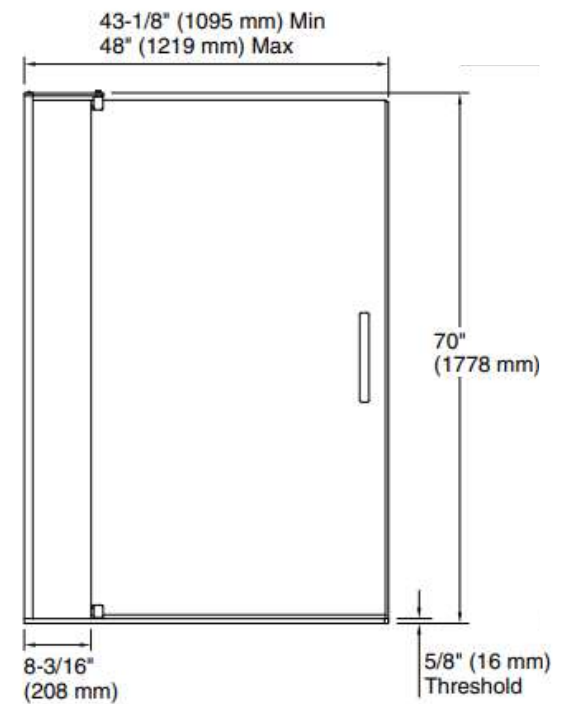

Dimensions – Kohler Levity Bypass

60" Bath Door
 (Root SKUS: 706000 (HDL) & 706004 (TB))
 1/4" Thick Glass

60" Shower Door
 (Root SKUS: 706009 (HDL) & 706015 (TB))
 1/4" Thick Glass

48" Shower Door
 (Root SKUS: 706008 (HDL) & 706014 (TB))
 1/4" Thick Glass

Kohler Revel Pivot

- 5/16" – 8mm heavy glass
- Pivot configuration with moving and fixed panel
- Overlapping glass offers +3.5" of in-field adjustability
- CleanCoat + Glass Treatment
- Sizes:
 - 27-5/16" to 48" Range
- Finishes & Glass Styles

Silver

Nickel

Dark
Bronze

Crystal Clear

Frosted

Dimensions – Kohler Revel Pivot

27-5/16" – 31-1/8" Shower Door
(Root SKU: 707501)

31-1/8" – 36" Shower Door
(Root SKU: 707511)

43-1/8" – 48" Shower Door
(Root SKU: 707551)

Kohler Composed Slider

- Heavy 3/8" – 10mm glass for strength and stability
- Slider configuration, 1 fixed panel, 1 in-line moving panel
- Fits alcove spaces ranging from 44-5/8" to 47-7/8" at 78" tall
- Door can be installed to open left or right
- SealNetik magnetic seal ensures door stays firmly close
- CleanCoat + Glass Treatment
- Sizes:
 - 60" Bath
 - 48" or 60" Shower
- Finishes & Glass Styles