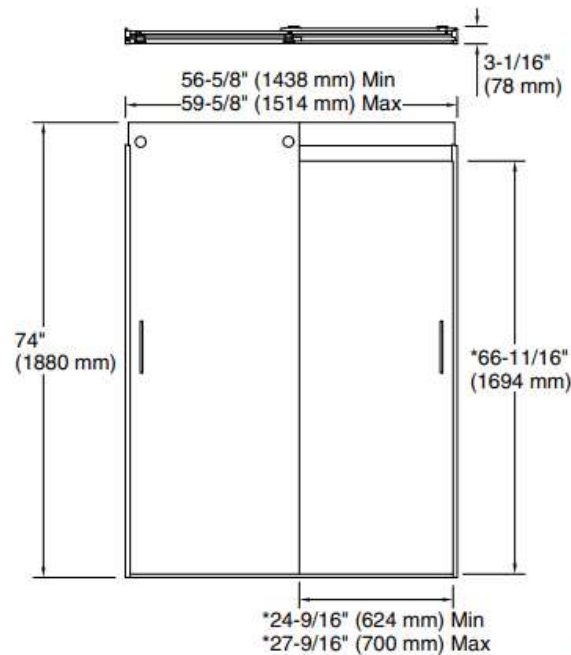

Sterling Finesse Bypass

- ¼" – 6mm glass
- Bypass configuration – 2 in-line moving panels
- Frameless glass design
- Inside/Outside Towel Bars
- CleanCoat+ Glass Treatment
- Sizes:
 - 60" Bath
 - 48" Shower
 - 60" Shower

Finishes & Glass Styles

Dimensions – Sterling Finesse Bypass

60" Bath Door
(Root SKU: 5425-59)

60" Shower Door
(Root SKU: 5475-59)

48" Shower Door
(Root SKU: 5475-48)

Kohler Levity Bypass

- Heavy 1/4" – 4mm glass
- Bypass configuration – 2 in-line moving panels
- On-trend Barn Door Design
- Out-of-plumb adjustability in rollers
- Towel Bar or Blade Handle Options
- CleanCoat + Glass Treatment
- Sizes:
 - 60" Bath
 - 48" Shower
 - 60" Shower
- Finishes & Glass Styles

Dimensions – Kohler Levity Bypass

60" Bath Door
 (Root SKUS: 706000 (HDL) & 706004 (TB))
 1/4" Thick Glass

60" Shower Door
 (Root SKUS: 706009 (HDL) & 706015 (TB))
 1/4" Thick Glass

48" Shower Door
 (Root SKUS: 706008 (HDL) & 706014 (TB))
 1/4" Thick Glass

Silver

Nickel

Dark
Bronze

Crystal Clear

Frosted

Dimensions – Kohler Revel Pivot

27-5/16" – 31-1/8" Shower Door
(Root SKU: 707501)

31-1/8" – 36" Shower Door
(Root SKU: 707511)