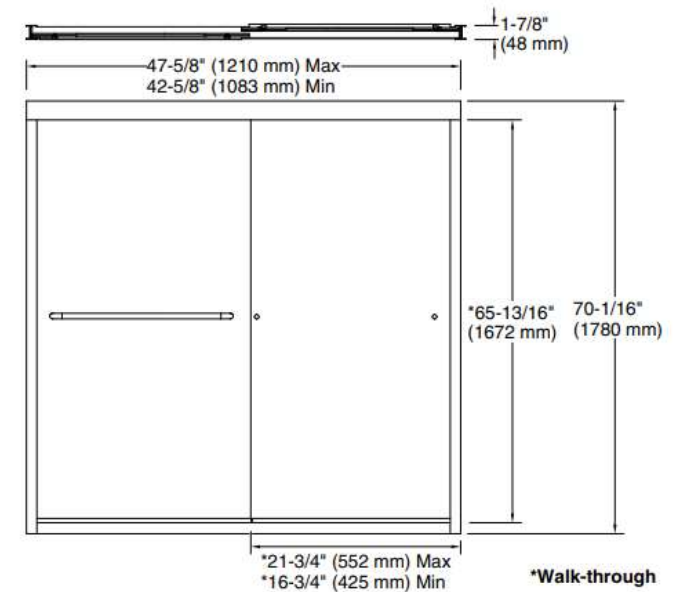

Sterling Finesse Bypass

- ¼" – 6mm glass
- Bypass configuration – 2 in-line moving panels
- Frameless glass design
- Inside/Outside Towel Bars
- CleanCoat+ Glass Treatment
- Sizes:
 - 60" Bath
 - 48" Shower
 - 60" Shower

Finishes & Glass Styles

Dimensions – Sterling Finesse Bypass

60" Bath Door
(Root SKU: 5425-59)

60" Shower Door
(Root SKU: 5475-59)

48" Shower Door
(Root SKU: 5475-48)

Kohler Levity Bypass

- Heavy 1/4" – 4mm glass
- Bypass configuration – 2 in-line moving panels
- On-trend Barn Door Design
- Out-of-plumb adjustability in rollers
- Towel Bar or Blade Handle Options
- CleanCoat + Glass Treatment
- Sizes:
 - 60" Bath
 - 48" Shower
 - 60" Shower
- Finishes & Glass Styles

Dimensions – Kohler Levity Bypass

60" Bath Door
 (Root SKUS: 706000 (HDL) & 706004 (TB))
 1/4" Thick Glass

60" Shower Door
 (Root SKUS: 706009 (HDL) & 706015 (TB))
 1/4" Thick Glass

48" Shower Door
 (Root SKUS: 706008 (HDL) & 706014 (TB))
 1/4" Thick Glass

Silver

Nickel

Dark
Bronze

Crystal Clear

Frosted

Dimensions – Kohler Revel Pivot

27-5/16" – 31-1/8" Shower Door
(Root SKU: 707501)

31-1/8" – 36" Shower Door
(Root SKU: 707511)