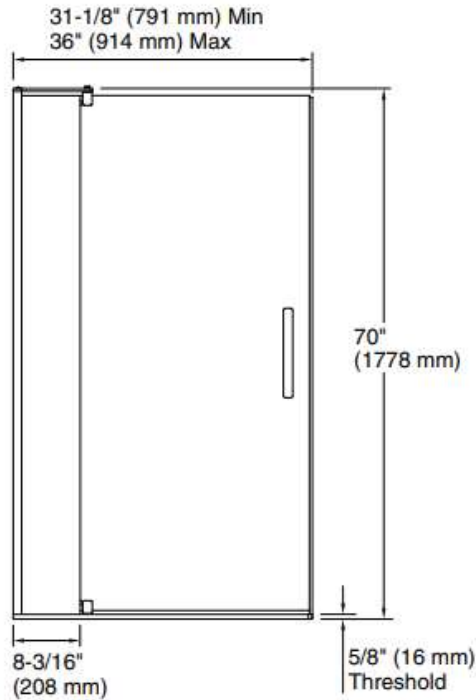

Dimensions – Kohler Levity Bypass

60" Bath Door
 (Root SKUS: 706000 (HDL) & 706004 (TB))
 1/4" Thick Glass

60" Shower Door
 (Root SKUS: 706009 (HDL) & 706015 (TB))
 1/4" Thick Glass

48" Shower Door
 (Root SKUS: 706008 (HDL) & 706014 (TB))
 1/4" Thick Glass

Kohler Revel Pivot

- 5/16" – 8mm heavy glass
- Pivot configuration with moving and fixed panel
- Overlapping glass offers +3.5" of in-field adjustability
- CleanCoat + Glass Treatment
- Sizes:
 - 27-5/16" to 48" Range
- Finishes & Glass Styles

Silver

Nickel

Dark
Bronze

Crystal Clear

Frosted

Dimensions – Kohler Revel Pivot

27-5/16" – 31-1/8" Shower Door
(Root SKU: 707501)

31-1/8" – 36" Shower Door
(Root SKU: 707511)

43-1/8" – 48" Shower Door
(Root SKU: 707551)

Kohler Composed Slider

- Heavy 3/8" – 10mm glass for strength and stability
- Slider configuration, 1 fixed panel, 1 in-line moving panel
- Fits alcove spaces ranging from 44-5/8" to 47-7/8" at 78" tall
- Door can be installed to open left or right
- SealNetik magnetic seal ensures door stays firmly close
- CleanCoat + Glass Treatment
- Sizes:
 - 60" Bath
 - 48" or 60" Shower
- Finishes & Glass Styles